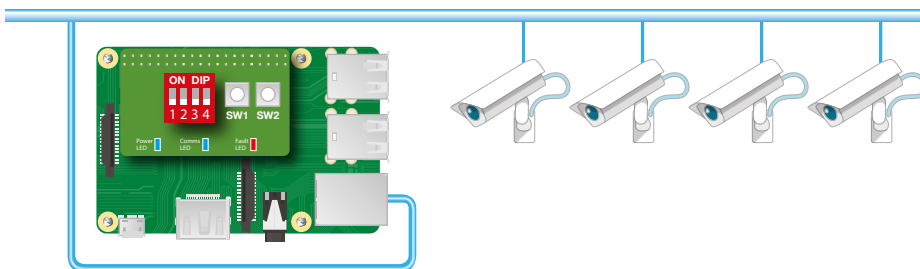

LAN

Benefits:

- No upfront server costs
- No Server maintenance or licensing
- No complicated networking issues
- No IT headaches